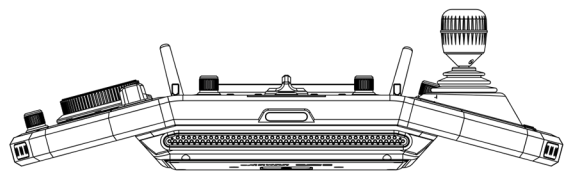

PHYSICAL SPECIFICATIONS	Dimensions 396 x 209 x 115 mm	Weight 2.2 kg / 2.4 Lbs	Material Machined Aluminum
	Mounting Integrated 100mm NATO accessory rail. Tripod mount. Neck strap and harness attachment rail.	Display 5" TFT-LCD Color (800x480)	Connectors 2x IA-CAN connectors 2x Power out (LEMO 1B.304) 1x Power in (LEMO 1B.304) 1x SD-card 1x USB 1x Ethernet

ENVIRONMENTAL	Protection Dust and water protected.	Temperature Range -20°C to +50°C (-4°F to 122°F)

POWER	Input supply 12-24V DC	Power Consumption 5W	Power Output External supply voltage (12-24V) or; battery voltage (14.4V nom), Max 2.5A.
	Battery Integrated 14.4V Li Ion		

DATA-LINK	Frequency 2.4000 - 2.4835 GHz	Modulation Frequency Hopping Spread Spectrum	Range Up to 1000m

MISC	Cameras RED EPIC X / Dragon CANON C300 / C500* SONY FS700 / F5 / F55* PHANTOM FLEX4K ARRI ALEXA Mini (start/stop)	Lens Control RED W.M.D RTMOTION MK3.1	Gimbal Telemetry Battery voltage level. 3-axis vibration sensing. 3-axis motor torque sensing. 3-axis camera orientation. Firmware version and settings.
	System Interface Ethernet CAN Bus (IA-CAN)	Software Upgrade Via USB (Mac OS X, Windows, Linux)	*Available with software upgrade.

1 Iris knob	6 5" TFT-LCD color display	14-16 User defined input knob	21 Pan speed
2 User defined button for camera and lens actions	7 Integrated NATO accessory rail	17 Carrying bar / adjustable support bracket	22 Tilt speed
3 Harness attachment rails	8 User defined input knob	18 Start/stop/shutter button	23 Zoom rocker
4A-B Antenna	9-11 User defined action button	19 Control mode switch	24-25 User defined button for camera and lens action
5 GUI interaction buttons (5x)	12 Joystick 3-axis, pan/tilt/roll	20 Roll speed	26 Focus wheel
	13 Silicone hand rest